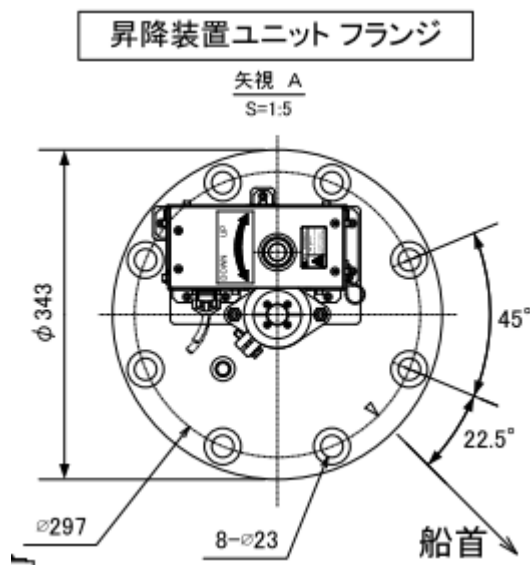

KDS-8000BB

Hoist lower unit

KDS-8000BB

TD unit